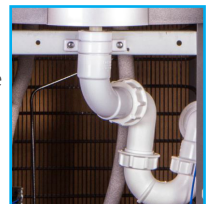

Reusable Filter Housing which can be used with a Carbon Block Filter Candle or a NANOFILTER Candle.

3 Litre Overflow Kit Connects The Drip Tray To A 3 Litre Alarmed Overflow Container. The Container Has A Tap To Empty Without Removing It.

Installation Rail With Filter. Includes Compression Fitting, 1-Micron Green Filter, Water Block, Copper Pressure Reducing Valve & Non-Return Valve.

10 Litre Overflow System With Alarm To Signal When Full . (Factory Fitted).

SIP[®]neo₃

SIPNeo3 automatic 24/7 ozone sanitisation can be retro-fitted to achieve maximum hygiene & reduce the need for sanitising visits by 50%

Mains Drainage - Connect The Drip Tray To Mains Drainage. Can Be Supplied With A Pump, To Pump The Water Over 50m & A Rise Of 5m.